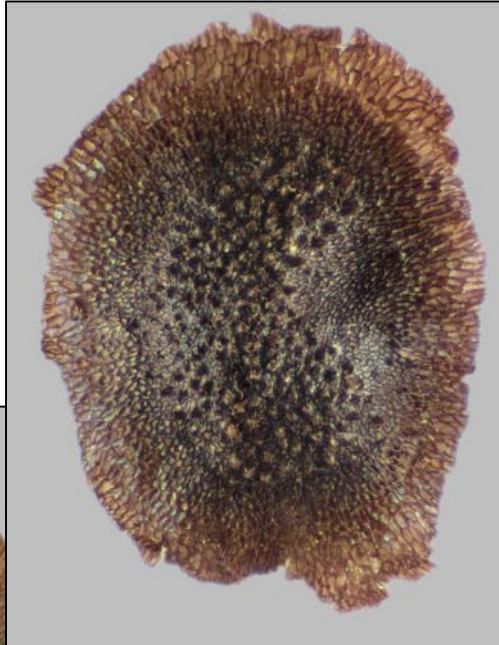

# Dividing *Linaria* spp. using seed features

# Seed features of round *Linaria* spp.

Feature/ Species	#1 <i>L. tristis</i> (melancholy toadflax)	#3 <i>L. supina</i> (prostrate toadflax)	#4 <i>Linaria triornithophora</i> (3 birds flying)	#2 <i>L. vulgaris</i> (yellow toadflax)
Tuberculate centre		✓		✓
Smooth centre	✓	✓		
Ridged centre			✓	
Oval-shaped centre	✓			✓
C-shaped centre	✓	✓		
Image				

# Seed features of round *Linaria* spp.

***Linaria vulgaris***  
**(yellow toadflax)**

***Linaria supina***  
**(prostrate toadflax)**  
tuberculate form

***Linaria supina***  
**(prostrate toadflax)**  
smooth form

***Linaria tristis***  
**(melancholy toadflax)**