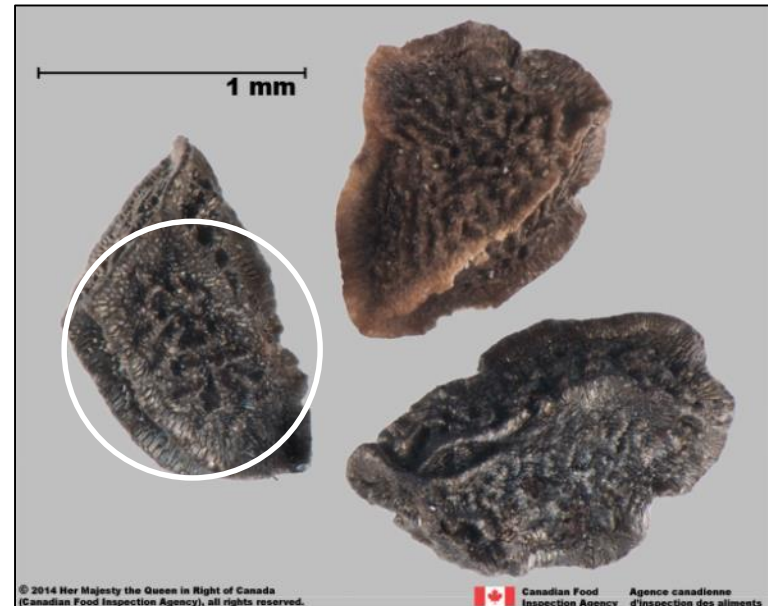

# Dividing *Linaria* spp. using seed features

# Seed features of angular *Linaria* spp.

Feature/ Species	#5 <i>L. dalmatica</i> (Dalmatian toadflax)	#6 <i>L. genistifolia</i> (broomleaf toadflax)	#7 <i>Linaria maroccana</i> (Moroccan toadflax)	#8 <i>Linaria purpurea</i> (purple toadflax)	#9 <i>L. repens</i> (striped toadflax)
Reticulate surface	✓	✓		✓	✓
Surface dull				✓	✓
Surface shining	✓	✓	✓		
Edges eroded, porous					✓
Interspaces small	✓				
Interspaces large		✓		✓	✓
Image					

# Seed features of angular *Linaria* spp.

*Linaria purpurea*  
(purple toadflax)

*Linaria repens*  
(striped toadflax)

# Seed features of angular *Linaria* spp.

***Linaria dalmatica***  
(Dalmatian toadflax)

***Linaria genistifolia***  
(broomleaf toadflax)