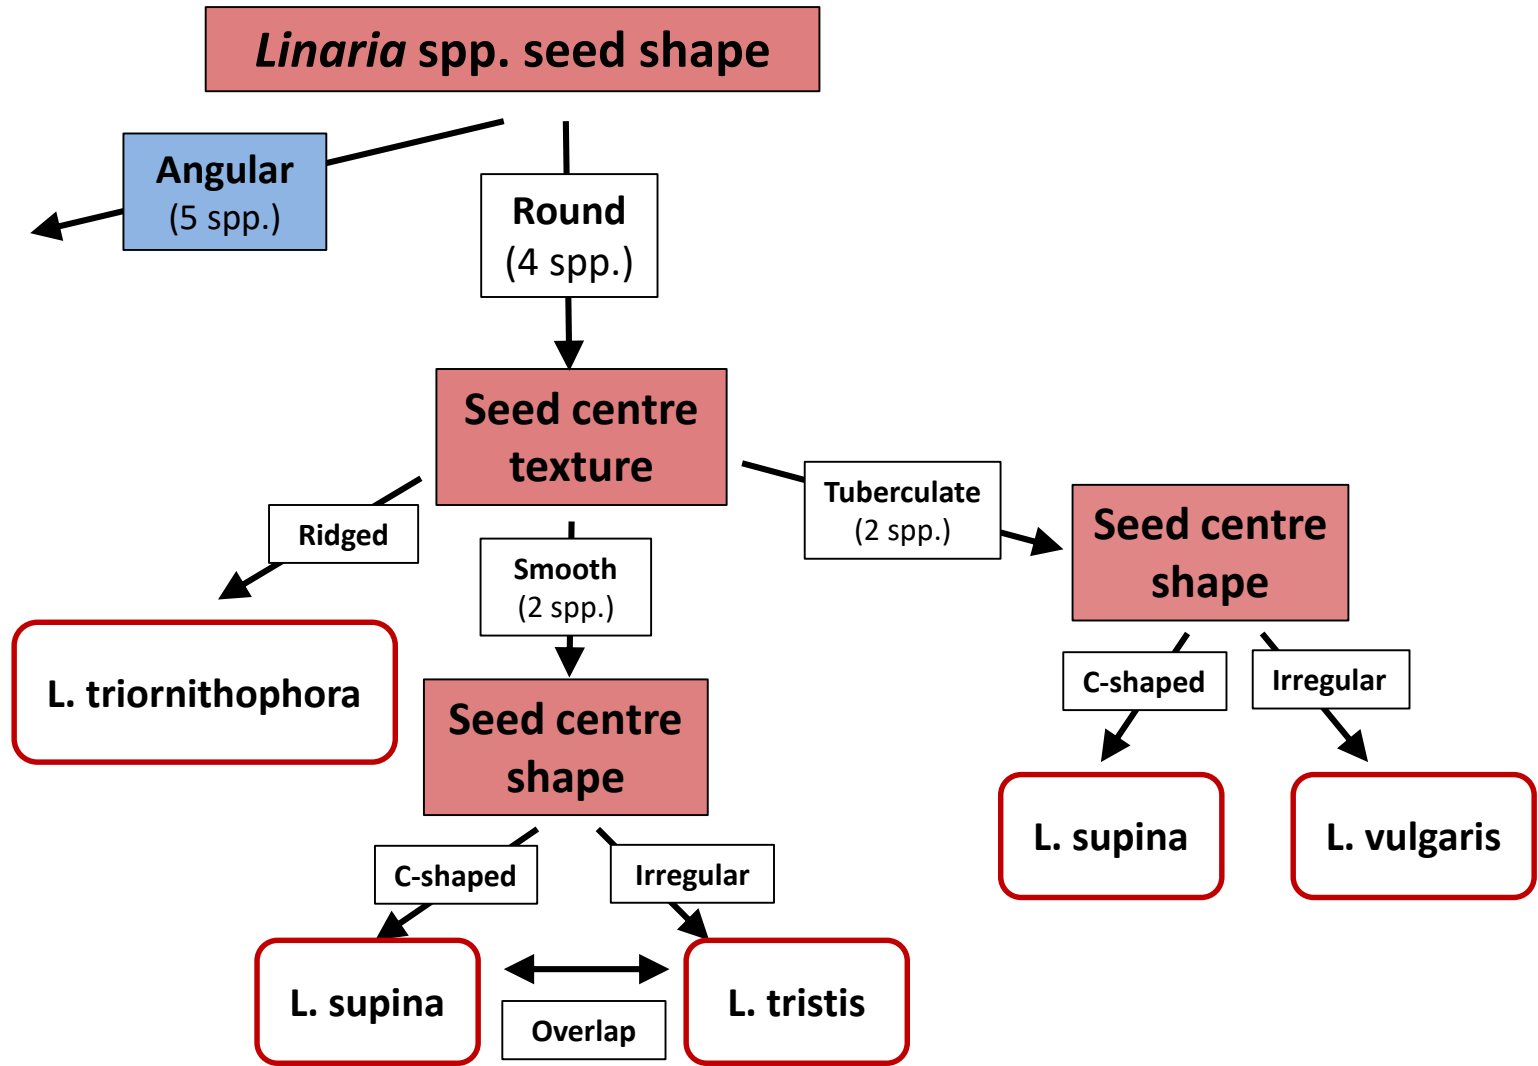

Dividing *Linaria* spp. using seed features