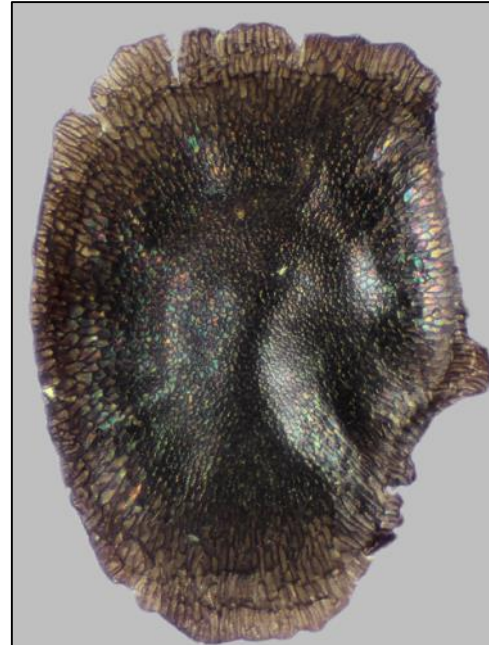

# Dividing *Linaria* spp. using seed features

# Seed features of round *Linaria* spp.

Feature/ Species	#1 <i>L. tristis</i> (melancholy toadflax)	#3 <i>L. supina</i> (prostrate toadflax)	#4 <i>Linaria triornithophora</i> (3 birds flying)	#2 <i>L. vulgaris</i> (yellow toadflax)
Tuberculate centre		✓		✓
Smooth centre	✓	✓		
Ridged centre			✓	
Oval-shaped centre	✓			✓
C-shaped centre	✓	✓		
Image				

# Seed features of round *Linaria* spp.

***Linaria vulgaris***  
**(yellow toadflax)**

***Linaria supina***  
**(prostrate toadflax)**  
tuberculate form

***Linaria supina***  
**(prostrate toadflax)**  
smooth form

***Linaria tristis***  
**(melancholy toadflax)**