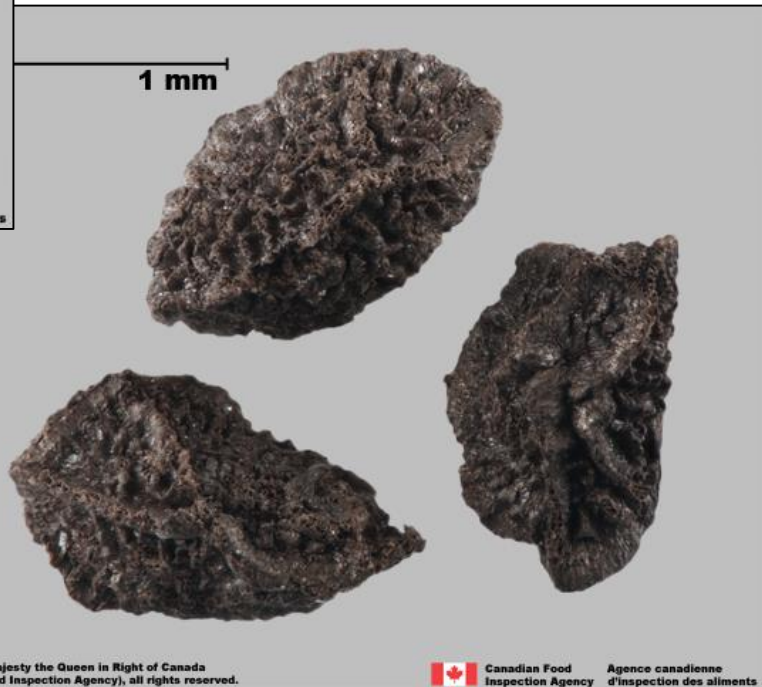

Linaria repens
(striped toadflax)