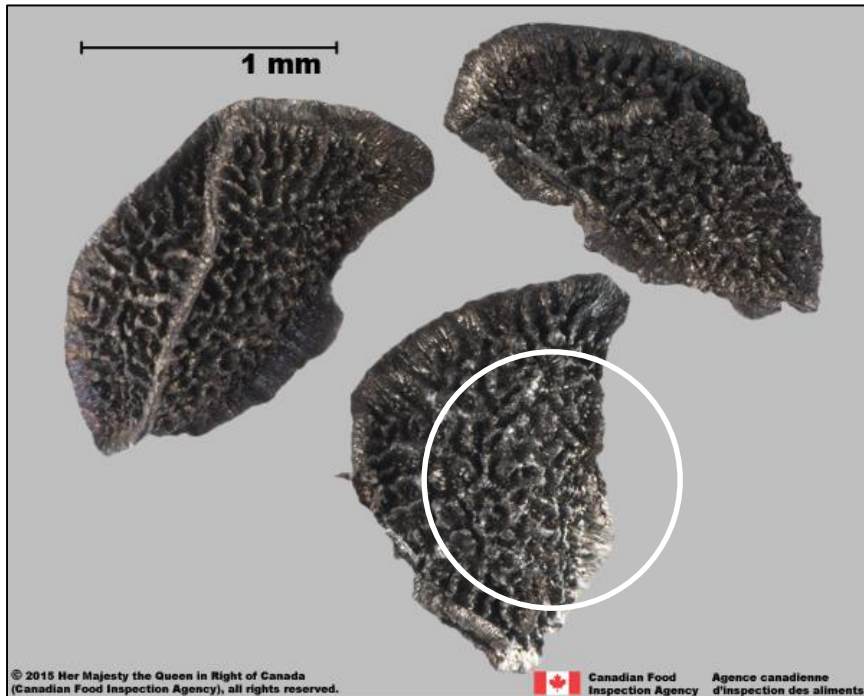

# Dividing *Linaria* spp. using seed features

# Seed features of angular *Linaria* spp.

Feature/ Species	#5 <i>L. dalmatica</i> (Dalmatian toadflax)	#6 <i>L. genistifolia</i> (broomleaf toadflax)	#7 <i>Linaria maroccana</i> (Moroccan toadflax)	#8 <i>Linaria purpurea</i> (purple toadflax)	#9 <i>L. repens</i> (striped toadflax)
Reticulate surface	✓	✓		✓	✓
Surface dull				✓	✓
Surface shining	✓	✓	✓		
Edges eroded, porous					✓
Interspaces small	✓				
Interspaces large		✓		✓	✓
Image					

# Seed features of angular *Linaria* spp.

*Linaria purpurea*  
(purple toadflax)

*Linaria repens*  
(striped toadflax)

# Seed features of angular *Linaria* spp.

***Linaria dalmatica***  
(Dalmatian toadflax)

***Linaria genistifolia***  
(broomleaf toadflax)